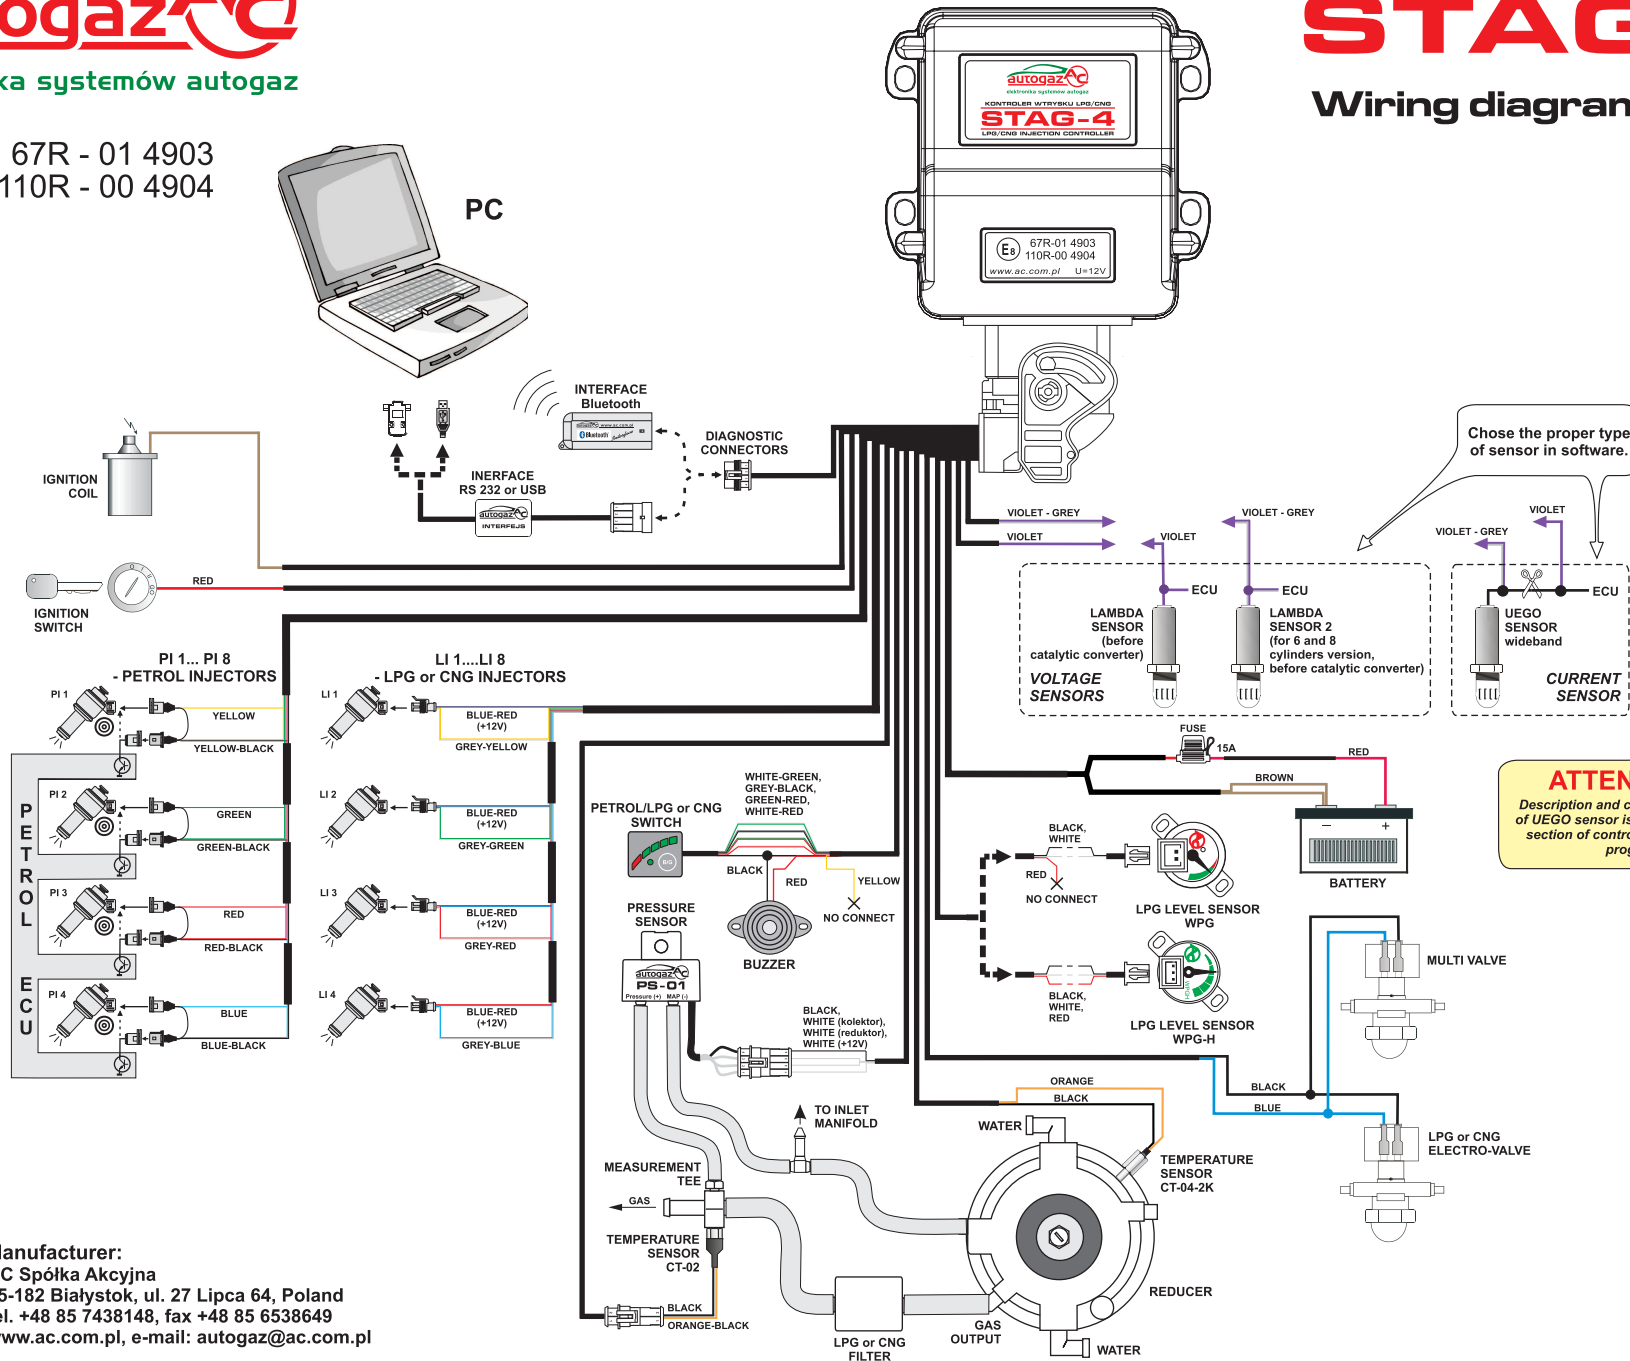

STAG-4

Wiring diagram.

Chose the proper type of sensor in software.

ATTENTION !!!
Description and connection diagram of UEGO sensor is located in the help section of controller configuration program.

Manufacturer:
AC Spółka Akcyjna
15-182 Białystok, ul. 27 Lipca 64, Poland
tel. +48 85 7438148, fax +48 85 6538649
www.ac.com.pl, e-mail: autogaz@ac.com.pl